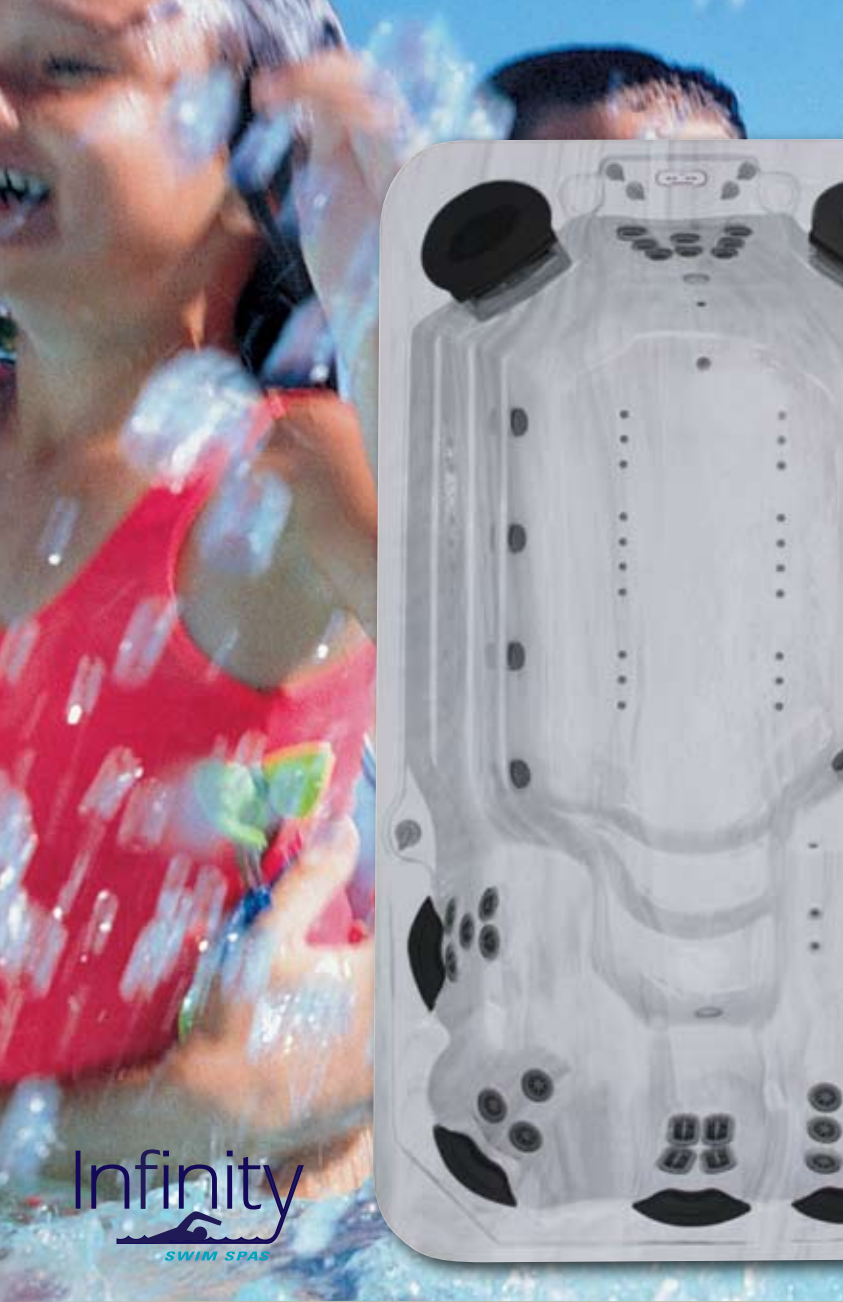

Cyclone Infinity Swim Spa

Whether you like to keep fit and active, entertain friends or relax after a hard day, the Cyclone Infinity Swim Spa has it all at the touch of a button.

In the spa area the Cyclone Infinity Swim Spa boasts 55 hydrotherapy and air massage jets. With room to seat 5, it features a comfortable lounger and neck jets to provide massage variations to suit all your needs.

The swim end is powered by the Infinity Swim Jet System, comprising of 8 fully adjustable swim jets delivering up to 3300 litres per minute, allowing the resistance to be varied to cater for the beginner up to the advanced swimmer.

The Cyclone Infinity Swim Spa comes complete with the ultra-quiet exclusive Water Management System, providing hassle free, pure clear water all year round.

Immerse yourself in total hydrotherapy bliss where you can exercise, relax and rejuvenate in the privacy of your own home.

'After all you deserve it!'

Stylish ~ Affordable ~ Quality

Cyclone Infinity Swim Spa

SPECIFICATIONS

Power Required	Load Shed 38amp
Seating Capacity	5
Water Capacity Lt (1 Lt = approx 1 KG)	6800
Dry Weight (KG)	780
Dimensions (mm)	4280mm x 2320mm x 1320mm